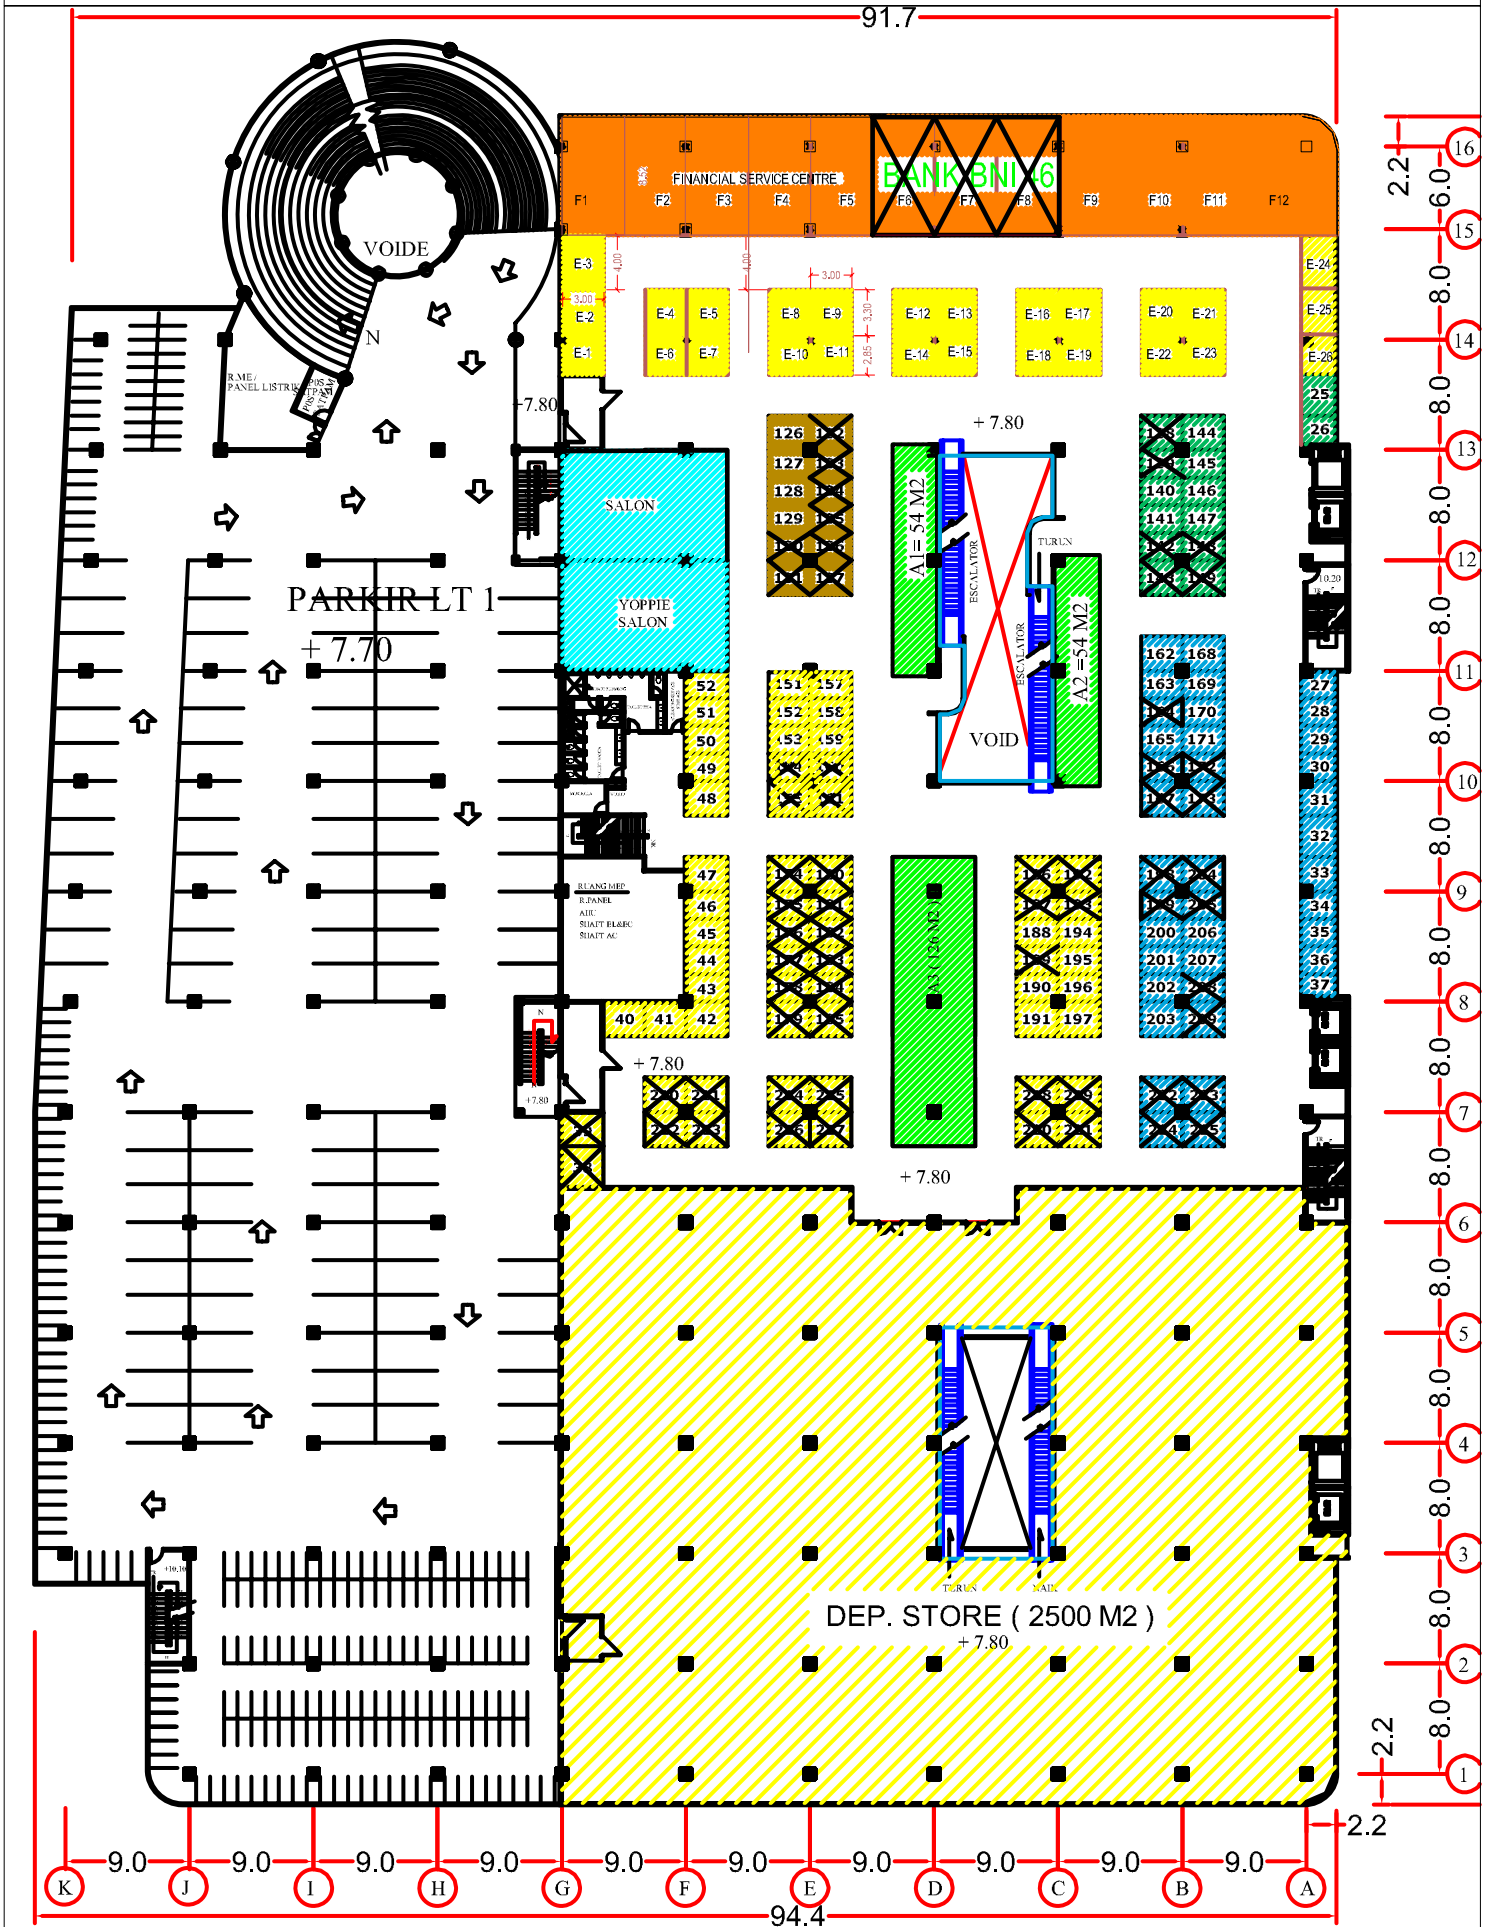

MEGA TRADE CENTRE

KAWASAN MEGAMAS - TELUK MANADO BOULEVARD - KOTA MANADO

FIRST FLOOR

DEPT. STORE = 2500 m2

ISLAND : 2.16 M2
 A1 : = 54 M2
 A2 : = 54 M2
 A3 : = 126 M2

MEN'S FASHION

TOKO EMAS

PAKAIAN MUSLIM